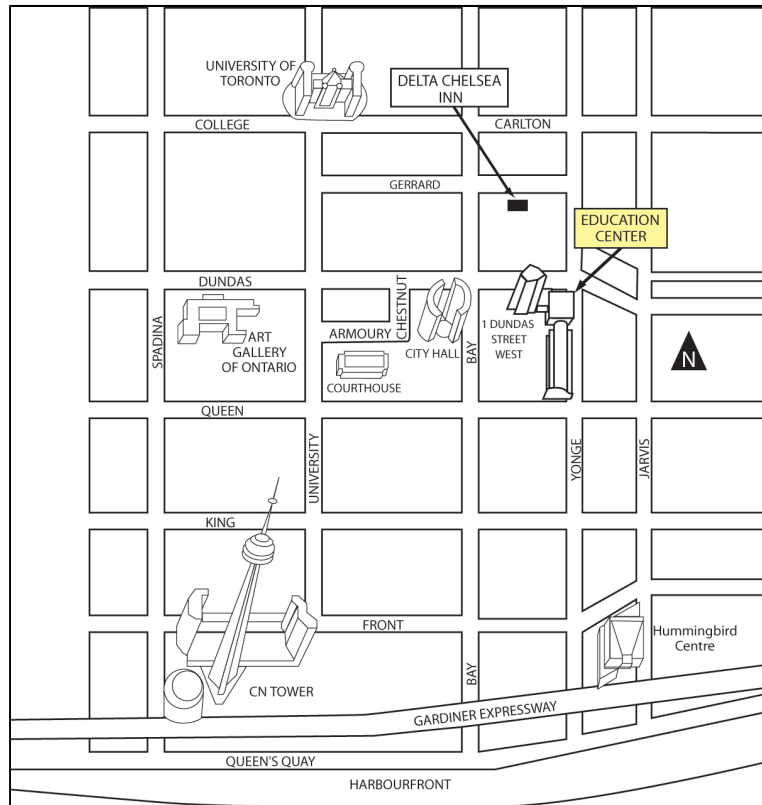

## Toronto Education Centre

MAP NOT TO SCALE

### Training Location

## Arriving by Subway

The Education Centre is directly on the Yonge Street subway line. Take the Yonge Street subway to the Dundas Street stop. Walk West on Dundas Street to No. 1. The Toronto Transit Commission (TTC) operates from 6:00 a.m. daily.

## Arriving by Train

Toronto Union Station is located on Front Street, about a 5-minute drive from the Education Centre. There is an underground route directly to the Eaton Centre.

---